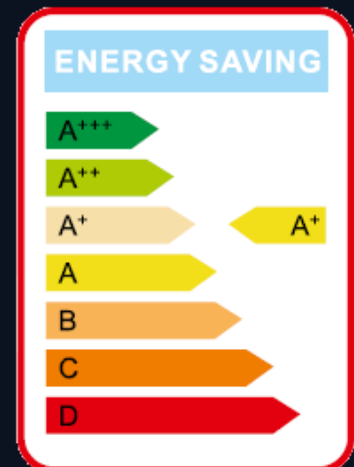

JEC ROUND DOWN LIGHT RECESSED

DOWNLOAD OUR APP ON :

PRODUCTS FEATURES :

- JEC ROUND DOWN LIGHT RECESSED series use high-purity steel material
- Nice shape design of the product, and strong texture.
- Surface anodic oxidation treatment; keep using for years without color changing.
- Beautiful appearance, smooth lines.
- LED light source adopts imported chips, high quality electronic components, constant current driver of high performance insure the output current stable precision and long lifespan.

JEC - DR - SERIES

SCAN ME

ITEM NO.	JEC-DR3W	JEC-DR5W	JEC-DR6W	JEC-DR12W	JEC-DR15W	JEC-DR18W	JEC-DR24W	JEC-DR30W	JEC-DR36W
RATED POWER	3W	5W	6W	12W	15W	18W	24W	30W	36W
LUMEN PER WATT	110LM/W								
INPUT VOLTAGE	AC85-275 50/60Hz								
POWER FACTOR	>0.90								
COLOR TEMP	3500K , 4000K , 7000K								
CRI	> 80								
LIFE SPAN	50.000 HRs								
PROTECTION RATE	IP44								