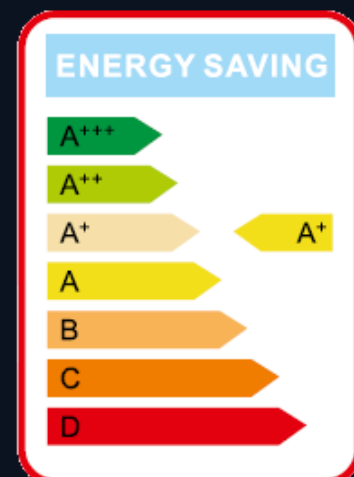

JEC

JEC LED LIGHT
LET US LIGHT YOUR WORLD

EMERGENCY EXIT LIGHT

ALEESHA-SERIES

DOWNLOAD OUR APP ON :

PRODUCT FEATURES :

- JEC EMERGENCY EXIT LIGHT series use high-purity steel material
- Nice shape design of the product, and strong texture.
- Surface anodic oxidation treatment; keep using for years without color changing.
- Beautiful appearance, smooth lines.
- LED light source adopts imported chips, high quality electronic components, constant current driver of high performance insure the output current stable precision and long lifespan.

JEC-EM-SERIES

JEC LED LIGHT
LET US LIGHT YOUR WORLD

SCAN ME

ITEM NO.	JEC-EM9.5W	JEC-EM18W
RATED POWER	9.5W	18W
LUMEN PER WATT	90LM/W	90LM/W
INPUT VOLTAGE	AC85-275V 50\60Hz	AC85-275V 50\60Hz
POWER FACTOR	>0.90	>0.90
COLOR TEMP	7000K	7000K
BEAM ANGLE	120	120
CRI	>80	>80
LIFE SPAN	50.000 HRs	50.000 HRs
PROTECTION RATE	IP44	IP44