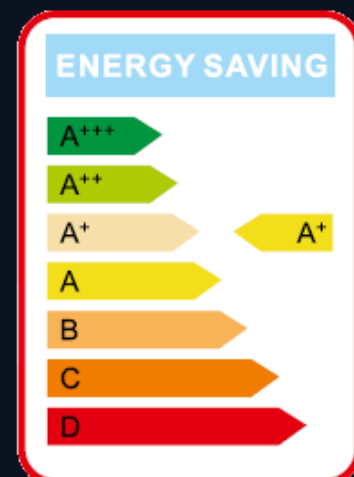

JEC EMERGENCY EXIT SIGN LIGHT

JEC LED LIGHT
LET US LIGHT YOUR WORLD

PRO-SERIES

DOWNLOAD OUR APP ON :

PRODUCT FEATURES :

- JEC EMERGENCY EXIT SIGN SECURIT GLASS LIGHT series use high-purity steel material
- Nice shape design of the product, and strong texture.
- Surface anodic oxidation treatment; keep using for years without color changing.
- Beautiful appearance, smooth lines.
- LED light source adopts imported chips, high quality electronic components, constant current driver of high performance insure the output current stable precision and long lifespan.

JEC LED LIGHT
LET US LIGHT YOUR WORLD

JEC-EXS-SERIES

SCAN ME

ITEM NO.	JEC-EXS3W	JEC-EXS5W
RATED POWER	3W	5W
INPUT VOLTAGE	AC85-275V 50\60Hz	AC85-275V 50\60Hz
CHARGING TIME	> 24 HRs	> 24 HRs
EMERGENCY TIME	≥ 3HRs	≥ 3HRs
BATTERY TYPE	LITHIUM	LITHIUM
LIFE SPAN	50.000 HRs	50.000 HRs
PROTECTION RATE	IP44	IP44