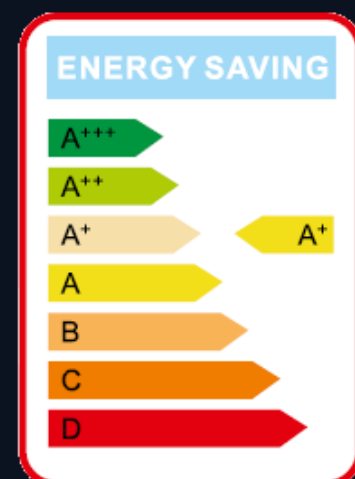

# JEC PANEL LIGHT 60\*60 RECESSED

**JEC LED LIGHT**  
LET US LIGHT YOUR WORLD

PRO-SERIES

DOWNLOAD OUR APP ON :

## PRODUCT FEATURES :

- JEC PANEL LIGHT 60\*60 RESSECED series use high-purity steel material
- Nice shape design of the product, and strong texture.
- Surface anodic oxidation treatment; keep using for years without color changing.
- Beautiful appearance, smooth lines.
- LED light source adopts imported chips, high quality electronic components, constant current driver of high performance insure the output current stable precision and long lifespan.

# JEC-PLR66-SERIES

SCAN ME

ITEM NO.	JEC-PLR66-36W	JEC-PLR66-48W
RATED POWER	36W	48W
LUMEN PER WATT	100LM/W	100LM/W
INPUT VOLTAGE	AC85-275V 50\60Hz	
POWER FACTOR	>0.9	>0.9
COLOR TRMP	3500K-4000K-7000K	3500K-4000K-7000K
CRI	≥80	≥80
LIFE SPAN	50.000 HRs	50.000 HRs
PROTECTION RATE	IP44	IP44